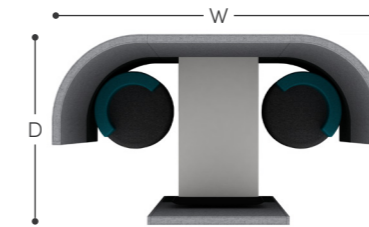

Zen 08

Upholstered, sound absorbing booth. Remember you can alter this model and design-your-own Zen to fit into your space, to suit your needs.

Zen08 creates a more private space for collaboration for 2 people where audio visual features are hidden from view.