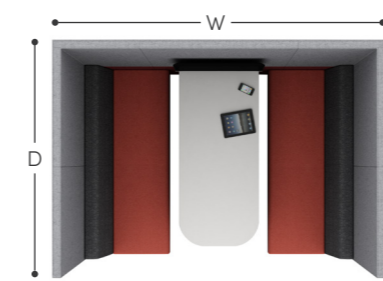

ZO3A  

h: 1900mm
w: 2100mm
d: 800mm

Supplied with 2 x Zen seats and desktop at 725mm high

ZO3B  

h: 2100mm
w: 2100mm
d: 800mm

Supplied with Halo roof, ceiling and lighting, 2 x Zen seats and desktop at 725mm high

ZO3C  

h: 2200mm
w: 2100mm
d: 800mm

Supplied with Arch roof, 2 x Zen seats and desktop at 725mm high

Pendant light available on request

Zen

O4

Upholstered, sound absorbing booth. Remember you can alter this model and design-your-own Zen to fit into your space, to suit your needs.

ZenO4 creates a space for collaboration for 4 people and can include audio visual features for groups to use.

ZO4A  

h: 1900mm
w: 2100mm
d: 1500mm

Supplied with 2 x Zen seats and desktop at 725mm high

ZO4B  

h: 2100mm
w: 2100mm
d: 1500mm

Supplied with Halo roof, ceiling and lighting, 2 x Zen seats and desktop at 725mm high

ZO4C  

h: 2200mm
w: 2100mm
d: 1500mm

Supplied with Arch roof, 2 x Zen seats and desktop at 725mm high