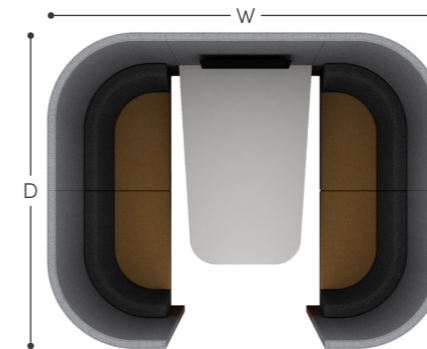

Zen

10

Upholstered, sound absorbing booth. Remember you can alter this model and design-your-own Zen to fit into your space, to suit your needs.

Zen10 creates an organic space for collaboration for 6 people and can include audio visual features for groups to use.

ZO10A

h: 1900mm
w: 2500mm
d: 2000mm

Supplied with 4 x Zen seats and
desktop at 725mm high

h: 2100mm
w: 2500mm
d: 2000mm

Supplied with Halo roof, ceiling and
lighting, 4 x Zen seats and desktop
at 725mm high