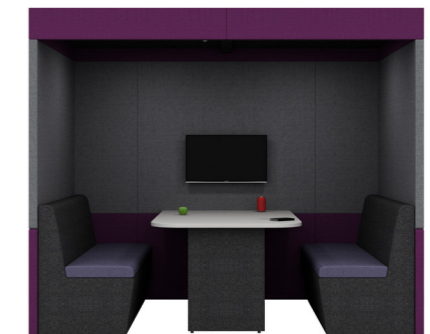

Zen provides a quiet space to work or collaborate and can be tailored to your exact requirements, leaving no limitation to the product, only your imagination. The system is remarkably flexible and you can specify the standard 22 models you see here or design-your-own Zen to fit into your space, to suit your needs. Whether you want a breakout space for staff, a calming place for concentration or simply an area to communicate,

Pendant light available on request

Zen O5

Upholstered, sound absorbing booth. Remember you can alter this model and design-your-own Zen to fit into your space, to suit your needs.

ZenO5 creates a space for collaboration for 6 people and can include audio visual features for groups to use.

ZO5A  

h: 1900mm
w: 2100mm
d: 2000mm

Supplied with 4 x Zen seats and desktop at 725mm high

ZO5B  

h: 2100mm
w: 2100mm
d: 2000mm

Supplied with Halo roof, ceiling and lighting, 4 x Zen seats and desktop at 725mm high

Zen 06

Upholstered, sound absorbing booth. Remember you can alter this model and design-your-own Zen to fit into your space, to suit your needs.

Zen06 creates a large footprint space for collaboration for 4 people and can include audio visual features for groups to use.