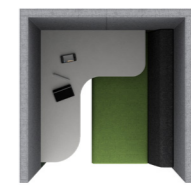

ZO2A

h: 1900mm
w: 1100mm
d: 1100mm

Supplied with 1 x Zen seats and
desktop at 725mm high

ZO2B

h: 2100mm
w: 1100mm
d: 1100mm

Supplied with Halo roof, ceiling
and lighting, 1 x Zen seats and
desktop at 725mm high