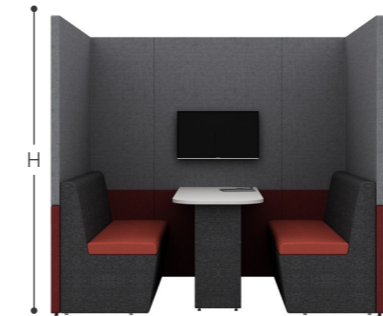

Zen provides a quiet space to work or collaborate and can be tailored to your exact requirements, leaving no limitation to the product, only your imagination. The system is remarkably flexible and you can specify the standard 22 models you see here or design-your-own Zen to fit into your space, to suit your needs. Whether you want a breakout space for staff, a calming place for concentration or simply an area to communicate,

Zen O3

Upholstered, sound absorbing booth. Remember you can alter this model and design-your-own Zen to fit into your space, to suit your needs.

ZenO3 creates a space for collaboration for 2 people and can include audio visual features for groups to use.

ZO3C  

h: 2200mm
w: 2100mm
d: 800mm

Supplied with Arch roof, 2 x Zen seats and desktop at 725mm high

Pendant light available on request

Zen

O4

Upholstered, sound absorbing booth. Remember you can alter this model and design-your-own Zen to fit into your space, to suit your needs.

ZenO4 creates a space for collaboration for 4 people and can include audio visual features for groups to use.

ZO4A  

h: 1900mm
w: 2100mm
d: 1500mm

Supplied with 2 x Zen seats and desktop at 725mm high

ZO4B  