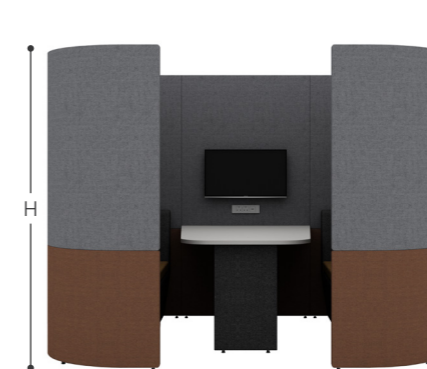

Zen

10

Upholstered, sound absorbing booth. Remember you can alter this model and design-your-own Zen to fit into your space, to suit your needs.

Zen10 creates an organic space for collaboration for 6 people and can include audio visual features for groups to use.

ZO10A

h: 1900mm
w: 2500mm
d: 2000mm

Supplied with 4 x Zen seats and
desktop at 725mm high

ZO10B

h: 2100mm
w: 2500mm
d: 2000mm

Supplied with Halo roof, ceiling and
lighting, 4 x Zen seats and desktop
at 725mm high