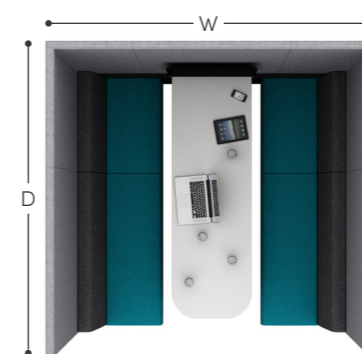

ZenO4 creates a space for collaboration for 4 people and can include audio visual features for groups to use.

ZO4A  

h: 1900mm
w: 2100mm
d: 1500mm

Supplied with 2 x Zen seats and desktop at 725mm high

ZO4B  

h: 2100mm
w: 2100mm
d: 1500mm

Supplied with Halo roof, ceiling and lighting, 2 x Zen seats and desktop at 725mm high

ZO4C  

h: 2200mm
w: 2100mm
d: 1500mm

Supplied with Arch roof, 2 x Zen seats and desktop at 725mm high

Pendant light available on request

Zen O5

Upholstered, sound absorbing booth. Remember you can alter this model and design-your-own Zen to fit into your space, to suit your needs.

ZenO5 creates a space for collaboration for 6 people and can include audio visual features for groups to use.

ZO5A  

h: 1900mm
w: 2100mm
d: 2000mm

Supplied with 4 x Zen seats and desktop at 725mm high

ZO5B  

h: 2100mm
w: 2100mm
d: 2000mm

Supplied with Halo roof, ceiling and lighting, 4 x Zen seats and desktop at 725mm high