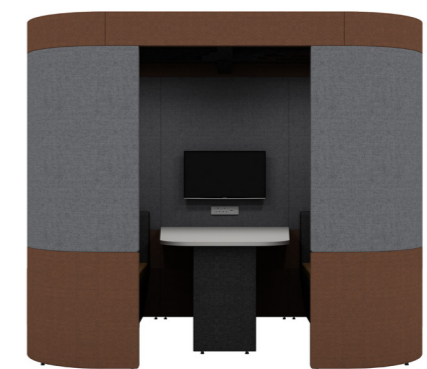

Zen

10

Upholstered, sound absorbing booth. Remember you can alter this model and design-your-own Zen to fit into your space, to suit your needs.

Zen10 creates an organic space for collaboration for 6 people and can include audio visual features for groups to use.

ZO10A

h: 1900mm
w: 2500mm
d: 2000mm

Supplied with 4 x Zen seats and
desktop at 725mm high

ZO10B

h: 2100mm
w: 2500mm
d: 2000mm

Supplied with Halo roof, ceiling and
lighting, 4 x Zen seats and desktop
at 725mm high