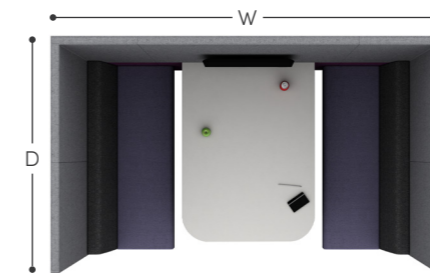

Zen 06

Upholstered, sound absorbing booth. Remember you can alter this model and design-your-own Zen to fit into your space, to suit your needs.

Zen06 creates a large footprint space for collaboration for 4 people and can include audio visual features for groups to use.

ZO6A

h: 1900mm
w: 2500mm
d: 1500mm

Supplied with 2 x Zen seats and desktop at 725mm high

ZO6B

h: 2100mm
w: 2500mm
d: 1500mm

Supplied with Halo roof, ceiling and lighting, 2 x Zen seats and desktop at 725mm high