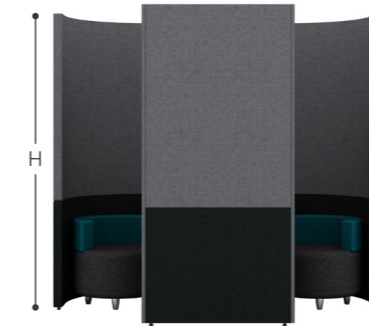

Zen 08

Upholstered, sound absorbing booth. Remember you can alter this model and design-your-own Zen to fit into your space, to suit your needs.

Zen08 creates a more private space for collaboration for 2 people where audio visual features are hidden from view.