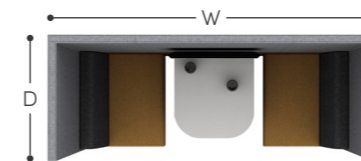

Zen O3

Upholstered, sound absorbing booth. Remember you can alter this model and design-your-own Zen to fit into your space, to suit your needs.

ZenO3 creates a space for collaboration for 2 people and can include audio visual features for groups to use.