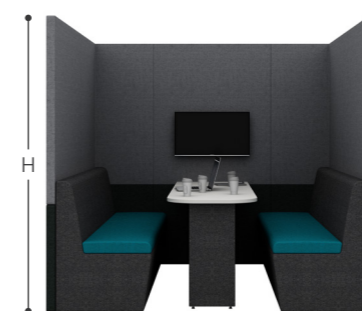

Zen provides a quiet space to work or collaborate and can be tailored to your exact requirements, leaving no limitation to the product, only your imagination. The system is remarkably flexible and you can specify the standard 22 models you see here or design-your-own Zen to fit into your space, to suit your needs. Whether you want a breakout space for staff, a calming place for concentration or simply an area to communicate,

ZenO4 creates a space for collaboration for 4 people and can include audio visual features for groups to use.

ZO4A  

h: 1900mm
w: 2100mm
d: 1500mm

Supplied with 2 x Zen seats and desktop at 725mm high

ZO4B  

h: 2100mm
w: 2100mm
d: 1500mm

Supplied with Halo roof, ceiling and lighting, 2 x Zen seats and desktop at 725mm high

ZO4C  

h: 2200mm
w: 2100mm
d: 1500mm

Supplied with Arch roof, 2 x Zen seats and desktop at 725mm high

Pendant light available on request

Zen O5

Upholstered, sound absorbing booth. Remember you can alter this model and design-your-own Zen to fit into your space, to suit your needs.

ZenO5 creates a space for collaboration for 6 people and can include audio visual features for groups to use.