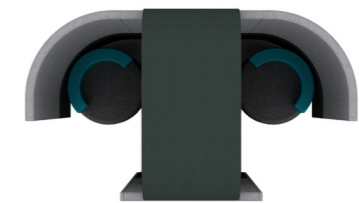

Zen 08

Upholstered, sound absorbing booth. Remember you can alter this model and design-your-own Zen to fit into your space, to suit your needs.

Zen08 creates a more private space for collaboration for 2 people where audio visual features are hidden from view.