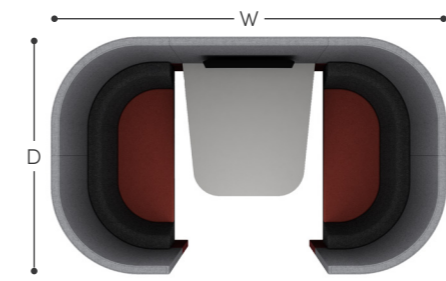

Zen

O9

Upholstered, sound absorbing booth. Remember you can alter this model and design-your-own Zen to fit into your space, to suit your needs.

ZenO9 creates an organic space for collaboration for 4 people and can include audio visual features for groups to use.