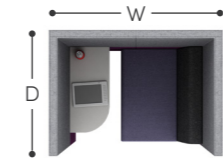

Zen has a solution. This can be achieved by adjusting the height, width, depth, footprint, configuration, tiers, seating, work surfaces and audio visual/power/charge requirements.

Zen panels are filled with sound absorbing foam, designed to absorb unwanted noise which have been tested with a 30dB rating.

ZO1A  

h: 1900mm
w: 1100mm
d: 800mm

Supplied with 1 x Zen seat and desktop at 725mm high

ZO1B  

h: 2100mm
w: 1100mm
d: 800mm

Supplied with Halo roof, ceiling and lighting, 1 x Zen seat and desktop at 725mm high