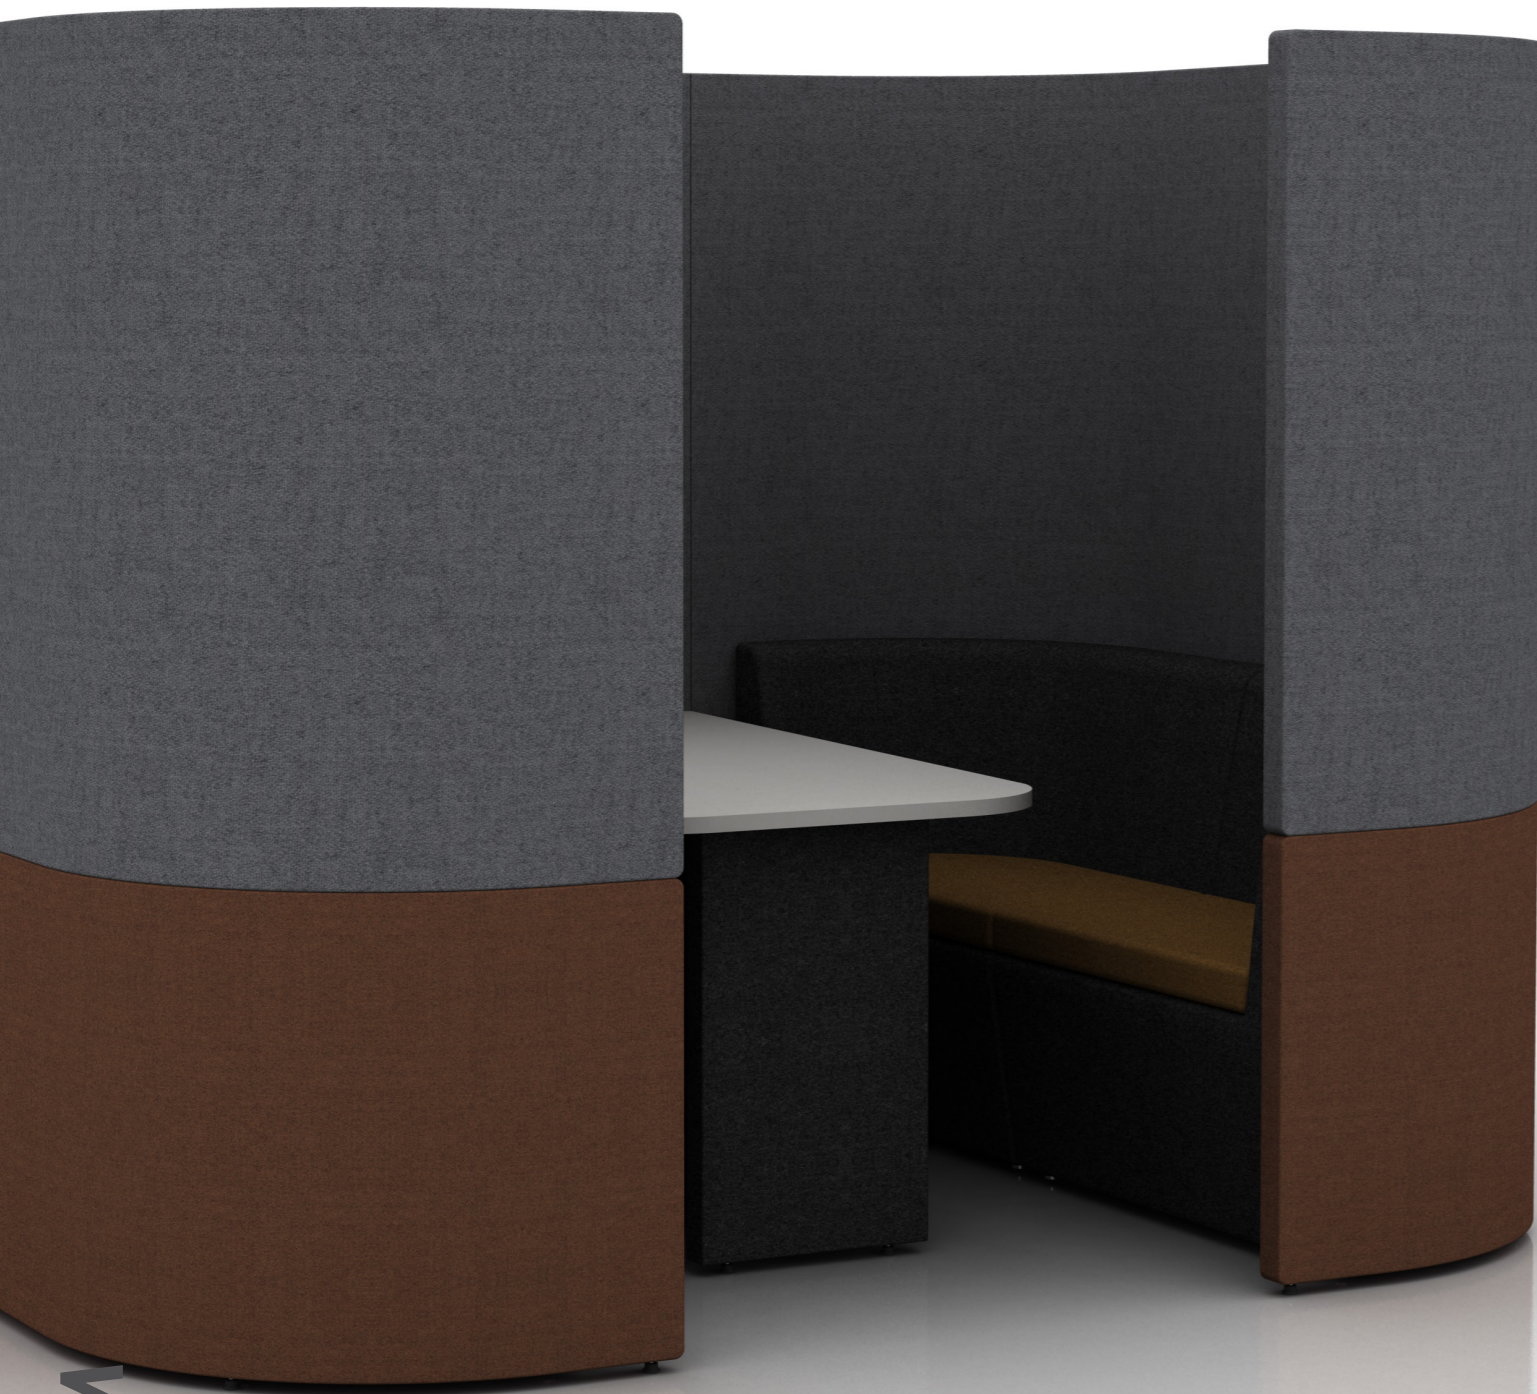

Zen provides a quiet space to work or collaborate and can be tailored to your exact requirements, leaving no limitation to the product, only your imagination. The system is remarkably flexible and you can specify the standard 22 models you see here or design-your-own Zen to fit into your space, to suit your needs. Whether you want a breakout space for staff, a calming place for concentration or simply an area to communicate,

Straight
Zen Pods

Zen O1

Upholstered, sound absorbing booth. Remember you can alter this model and design-your-own Zen to fit into your space, to suit your needs.

ZenO1 creates a space for concentration and privacy while retaining a minimal footprint.

ZO9A  

h: 1900mm
w: 2500mm
d: 1500mm

Supplied with 2 x Zen seats and desktop at 725mm high

ZO9B  

h: 2100mm
w: 2500mm
d: 1500mm

Supplied with Halo roof, ceiling and lighting, 2 x Zen seats and desktop at 725mm high

ZO10A  

h: 1900mm
w: 2500mm
d: 2000mm

Supplied with 4 x Zen seats and
desktop at 725mm high

ZO10B  

h: 2100mm
w: 2500mm
d: 2000mm

Supplied with Halo roof, ceiling and
lighting, 4 x Zen seats and desktop
at 725mm high