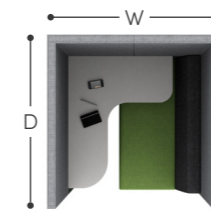

ZO1A  

h: 1900mm
w: 1100mm
d: 800mm

Supplied with 1 x Zen seat and desktop at 725mm high

ZO1B  

h: 2100mm
w: 1100mm
d: 800mm

Supplied with Halo roof, ceiling and lighting, 1 x Zen seat and desktop at 725mm high

ZO2A  

h: 1900mm
w: 1100mm
d: 1100mm

Supplied with 1 x Zen seats and
desktop at 725mm high

ZO2B  

h: 2100mm
w: 1100mm
d: 1100mm

Supplied with Halo roof, ceiling
and lighting, 1 x Zen seats and
desktop at 725mm high