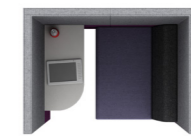

Zen has a solution. This can be achieved by adjusting the height, width, depth, footprint, configuration, tiers, seating, work surfaces and audio visual/power/charge requirements.

Zen panels are filled with sound absorbing foam, designed to absorb unwanted noise which have been tested with a 30dB rating.

ZO1A  

h: 1900mm
w: 1100mm
d: 800mm

Supplied with 1 x Zen seat and desktop at 725mm high

ZO1B  

h: 2100mm
w: 1100mm
d: 800mm

Supplied with Halo roof, ceiling and lighting, 1 x Zen seat and desktop at 725mm high