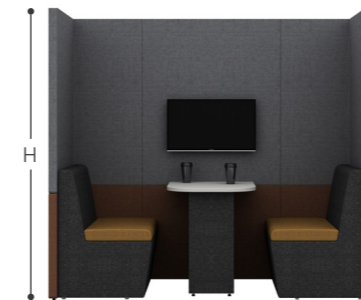

ZO2A  

h: 1900mm
w: 1100mm
d: 1100mm

Supplied with 1 x Zen seats and
desktop at 725mm high

ZO2B  

h: 2100mm
w: 1100mm
d: 1100mm

Supplied with Halo roof, ceiling
and lighting, 1 x Zen seats and
desktop at 725mm high

Zen O3

Upholstered, sound absorbing booth. Remember you can alter this model and design-your-own Zen to fit into your space, to suit your needs.

ZenO3 creates a space for collaboration for 2 people and can include audio visual features for groups to use.

ZO3A  

h: 1900mm
w: 2100mm
d: 800mm

Supplied with 2 x Zen seats and desktop at 725mm high

ZO3B  

h: 2100mm
w: 2100mm
d: 800mm

Supplied with Halo roof, ceiling and lighting, 2 x Zen seats and desktop at 725mm high

ZO3C  

h: 2200mm
w: 2100mm
d: 800mm

Supplied with Arch roof, 2 x Zen seats and desktop at 725mm high

Pendant light available on request

Zen

O4

Upholstered, sound absorbing booth. Remember you can alter this model and design-your-own Zen to fit into your space, to suit your needs.