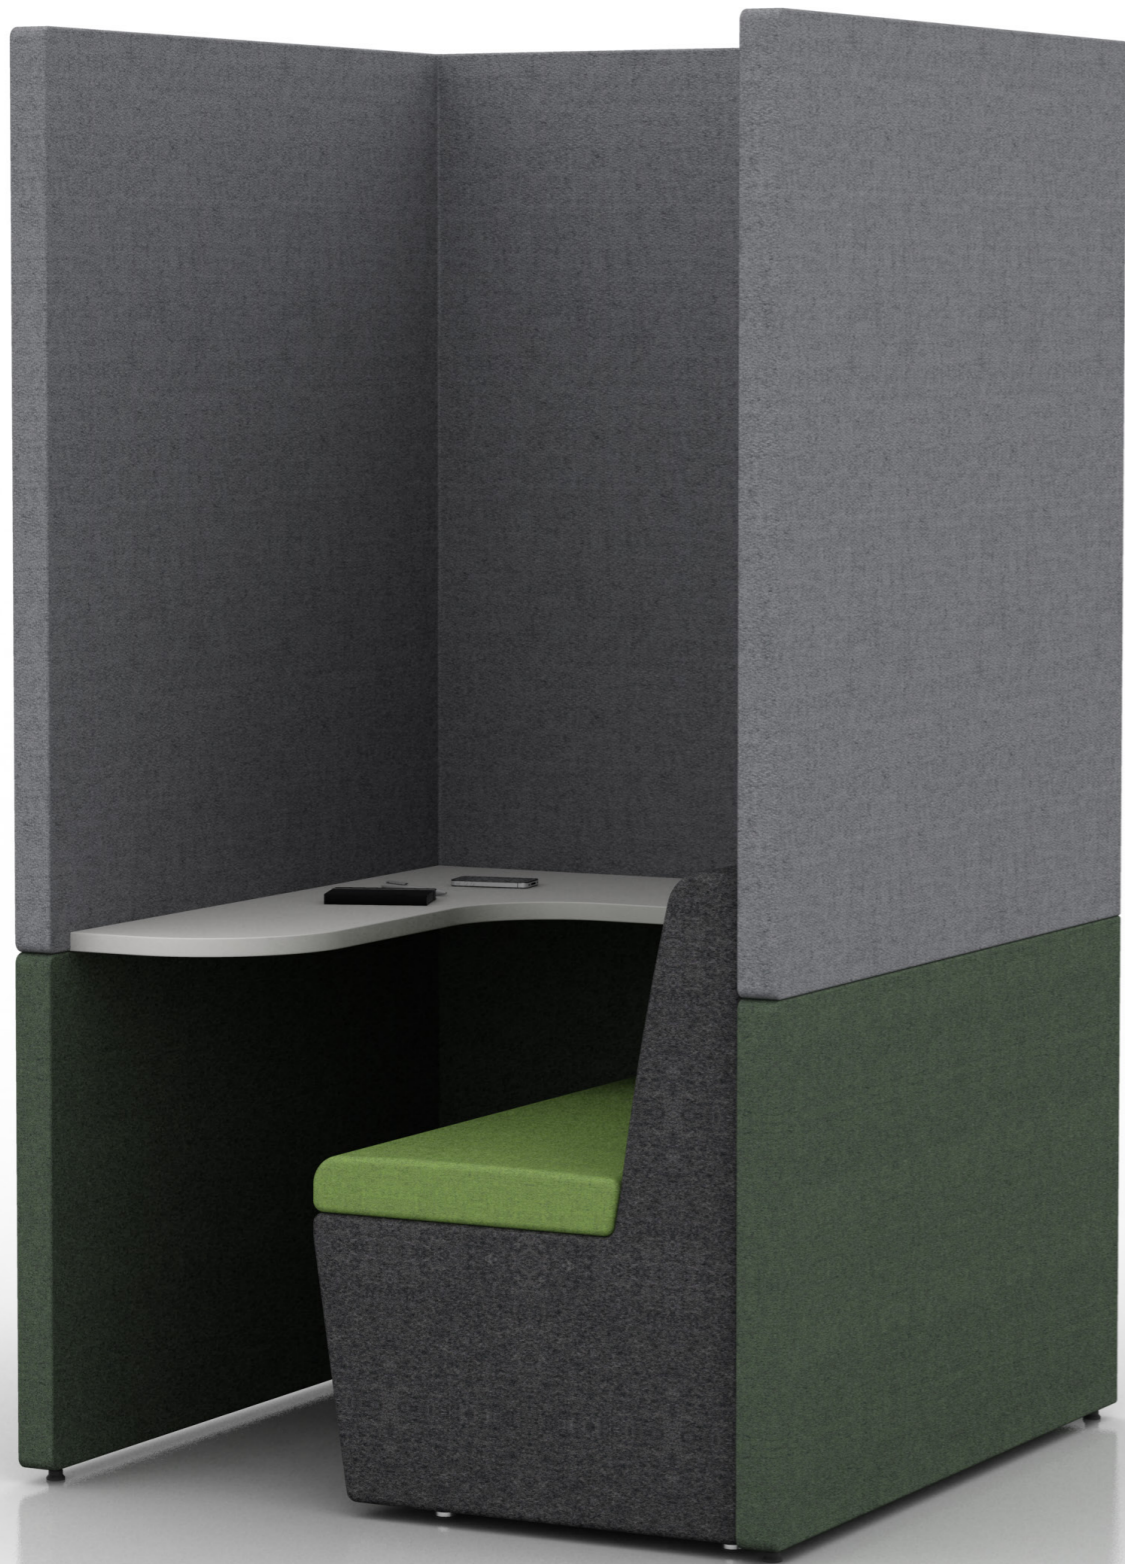

Zen has a solution. This can be achieved by adjusting the height, width, depth, footprint, configuration, tiers, seating, work surfaces and audio visual/power/charge requirements.

Zen panels are filled with sound absorbing foam, designed to absorb unwanted noise which have been tested with a 30dB rating.

Straight
Zen Pods

Zen O1

Upholstered, sound absorbing booth. Remember you can alter this model and design-your-own Zen to fit into your space, to suit your needs.

ZenO1 creates a space for concentration and privacy while retaining a minimal footprint.

ZO1A  

h: 1900mm
w: 1100mm
d: 800mm

Supplied with 1 x Zen seat and desktop at 725mm high

ZO1B  

h: 2100mm
w: 1100mm
d: 800mm

Supplied with Halo roof, ceiling and lighting, 1 x Zen seat and desktop at 725mm high

Zen O2

Upholstered, sound absorbing booth. Remember you can alter this model and design-your-own Zen to fit into your space, to suit your needs.

ZenO2 creates a space for concentration and privacy with a slightly larger footprint.