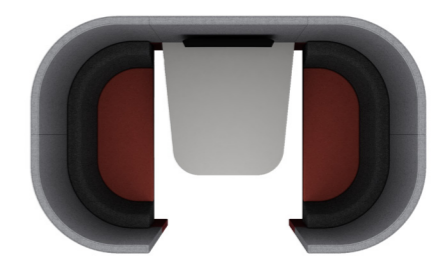

Zen

O9

Upholstered, sound absorbing booth. Remember you can alter this model and design-your-own Zen to fit into your space, to suit your needs.

ZenO9 creates an organic space for collaboration for 4 people and can include audio visual features for groups to use.