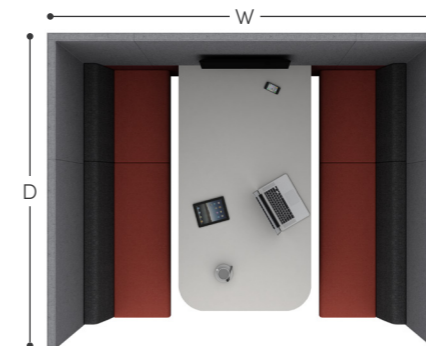

Zen

07

Upholstered, sound absorbing booth. Remember you can alter this model and design-your-own Zen to fit into your space, to suit your needs.

Zen07 creates a large footprint space for collaboration for 6 people and can include audio visual features for groups to use.

ZO7A

h: 1900mm
w: 2500mm
d: 2000mm

Supplied with 4 x Zen seats and desktop at 725mm high

ZO7B

h: 2100mm
w: 2500mm
d: 2000mm

Supplied with Halo roof, ceiling and lighting, 4 x Zen seats and desktop at 725mm high