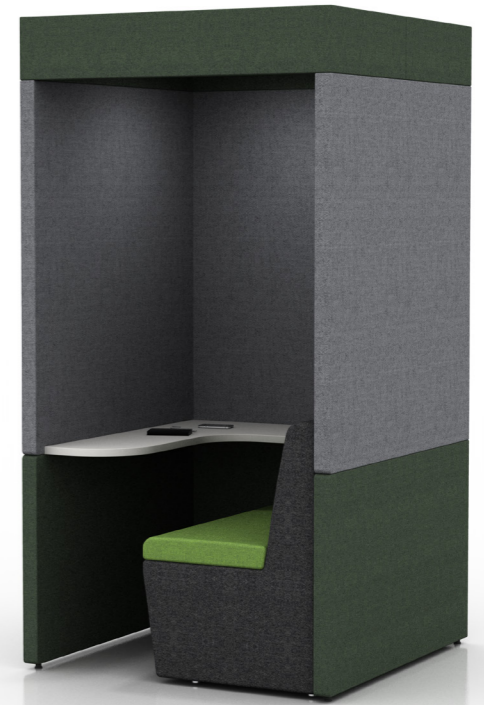

Zen has a solution. This can be achieved by adjusting the height, width, depth, footprint, configuration, tiers, seating, work surfaces and audio visual/power/charge requirements.

Zen panels are filled with sound absorbing foam, designed to absorb unwanted noise which have been tested with a 30dB rating.

Straight
Zen Pods

Zen O1

Upholstered, sound absorbing booth. Remember you can alter this model and design-your-own Zen to fit into your space, to suit your needs.

ZenO1 creates a space for concentration and privacy while retaining a minimal footprint.

ZO1A  

h: 1900mm
w: 1100mm
d: 800mm

Supplied with 1 x Zen seat and desktop at 725mm high

ZO1B  

h: 2100mm
w: 1100mm
d: 800mm

Supplied with Halo roof, ceiling and lighting, 1 x Zen seat and desktop at 725mm high

ZO2A  

h: 1900mm
w: 1100mm
d: 1100mm

Supplied with 1 x Zen seats and
desktop at 725mm high

ZO2B  

h: 2100mm
w: 1100mm
d: 1100mm

Supplied with Halo roof, ceiling
and lighting, 1 x Zen seats and
desktop at 725mm high