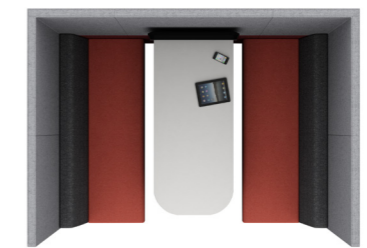

ZO3A  

h: 1900mm
w: 2100mm
d: 800mm

Supplied with 2 x Zen seats and desktop at 725mm high

ZO3B  

h: 2100mm
w: 2100mm
d: 800mm

Supplied with Halo roof, ceiling and lighting, 2 x Zen seats and desktop at 725mm high

ZO3C  

h: 2200mm
w: 2100mm
d: 800mm

Supplied with Arch roof, 2 x Zen seats and desktop at 725mm high

Pendant light available on request

Zen

O4

Upholstered, sound absorbing booth. Remember you can alter this model and design-your-own Zen to fit into your space, to suit your needs.

ZenO4 creates a space for collaboration for 4 people and can include audio visual features for groups to use.

ZO4A  

h: 1900mm
w: 2100mm
d: 1500mm

Supplied with 2 x Zen seats and desktop at 725mm high

ZO4B  

h: 2100mm
w: 2100mm
d: 1500mm

Supplied with Halo roof, ceiling and lighting, 2 x Zen seats and desktop at 725mm high

ZO4C  

h: 2200mm
w: 2100mm
d: 1500mm

Supplied with Arch roof, 2 x Zen seats and desktop at 725mm high