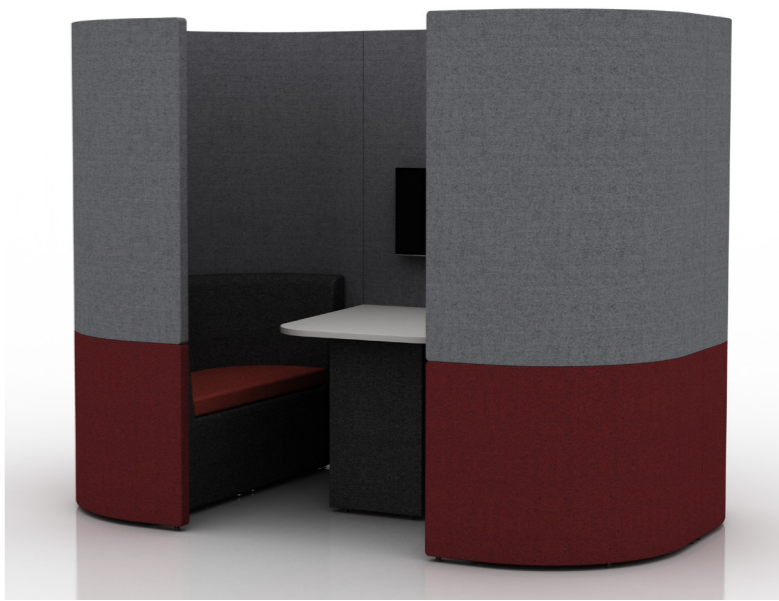

Zen

O9

Upholstered, sound absorbing booth. Remember you can alter this model and design-your-own Zen to fit into your space, to suit your needs.

ZenO9 creates an organic space for collaboration for 4 people and can include audio visual features for groups to use.