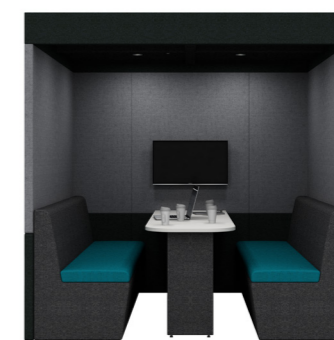

Zen provides a quiet space to work or collaborate and can be tailored to your exact requirements, leaving no limitation to the product, only your imagination. The system is remarkably flexible and you can specify the standard 22 models you see here or design-your-own Zen to fit into your space, to suit your needs. Whether you want a breakout space for staff, a calming place for concentration or simply an area to communicate,

ZO3C  

h: 2200mm
w: 2100mm
d: 800mm

Supplied with Arch roof, 2 x Zen seats and desktop at 725mm high

Pendant light available on request

Zen

O4

Upholstered, sound absorbing booth. Remember you can alter this model and design-your-own Zen to fit into your space, to suit your needs.

h: 2100mm
w: 2100mm
d: 1500mm

Supplied with Halo roof, ceiling and lighting, 2 x Zen seats and desktop at 725mm high

ZO4C  

h: 2200mm
w: 2100mm
d: 1500mm

Supplied with Arch roof, 2 x Zen seats and desktop at 725mm high

Pendant light available on request

Zen O5

Upholstered, sound absorbing booth. Remember you can alter this model and design-your-own Zen to fit into your space, to suit your needs.

ZenO5 creates a space for collaboration for 6 people and can include audio visual features for groups to use.